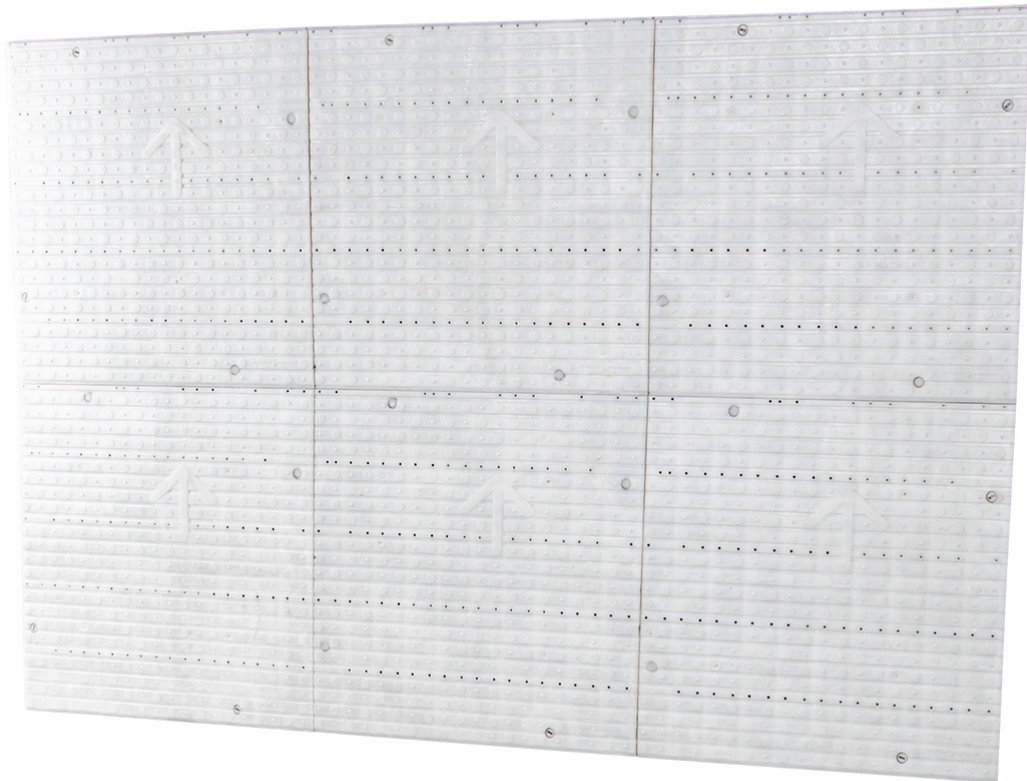

TERRAFLOR[®] LAWN PROTECTION FLOORING

Terraflor panels offer versatile protection for natural and synthetic grass, ensuring safe, damage-free surfaces during events with light to medium traffic.

SKU: 1001450 | **Categories:** [Event Flooring & Ground Protection](#), [Turf and Surface Protection](#)

PRODUCT DESCRIPTION

The Terraflor[®] Lawn Protection Flooring system provides a robust, translucent ground cover that shields delicate surfaces from damage. Its design allows light and air to pass through, ensuring the grass continues to photosynthesize, making it ideal for long-term use on natural turf. The anti-slip surface with raised air holes prevents liquid build-up while maintaining airflow, protecting both natural and synthetic turf during events.

The panels feature an integrated anti-slip surface with raised air holes, allowing grass to breathe while preventing liquids from seeping through. Weighing just 68.34 pounds per panel, Terraflor can be easily handled and installed by two people, making it highly efficient for covering large areas quickly.

The panels connect securely through an ingenious locking system, and an area of 8,000 square meters can be covered by a 20-person crew in 8-10 hours. Designed to handle light to medium loads, Terraflor is ideal for protecting event grounds from pedestrian traffic and light equipment .