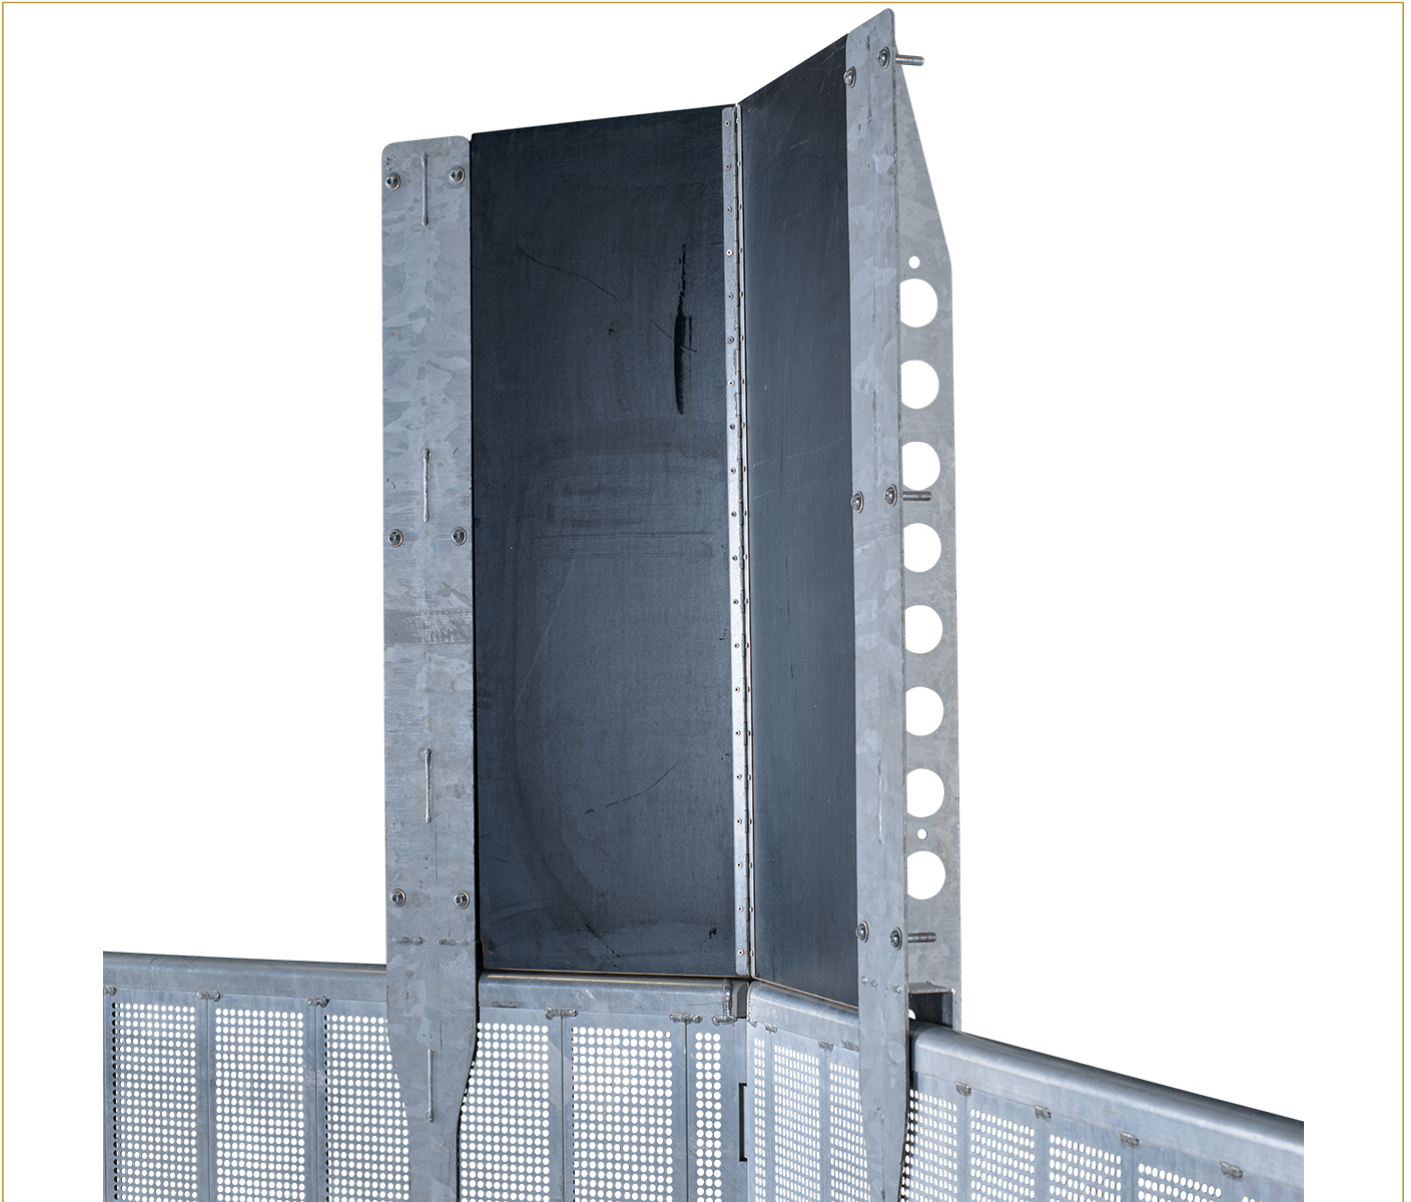

## MOJO HIGH FENCE VARIO, BLACK, MULTIPLEX

The MOJO High Fence Vario adds height and security to the MOJO Vario Corner, with black multiplex panels offering adaptable crowd control for complex event layouts.

## PRODUCT DESCRIPTION

The MOJO High Fence Vario is crafted to extend the height of the MOJO Vario Corner, creating a flexible, secure solution for crowd control at concerts, festivals, and other large-scale events. Designed with durable multiplex panels, this high fence raises the standard MOJO barrier to 7.87 feet, providing increased privacy and crowd management capabilities.

Available in black, white, and transparent, each variant caters to different event needs. The black and white multiplex panels create a full sightline kill, effectively blocking visibility into VIP zones or restricted areas, ensuring privacy for high-profile sections. The transparent polycarbonate option, meanwhile, allows security personnel to maintain clear visibility without compromising the fence's stability, making it ideal for events where both crowd control and visual monitoring are necessary.

The MOJO High Fence Vario is engineered to integrate seamlessly with the MOJO Vario Corner, using the same interlocking system for quick and secure assembly. Its flexible design allows for easy adaptation to curved or angled layouts, making it particularly suited for complex event configurations like round stages, backstage areas, or designated VIP sections. Built to withstand heavy crowd pressure, this high fence extension provides reliable protection for high-traffic zones and ensures that restricted areas remain secure and discreet.