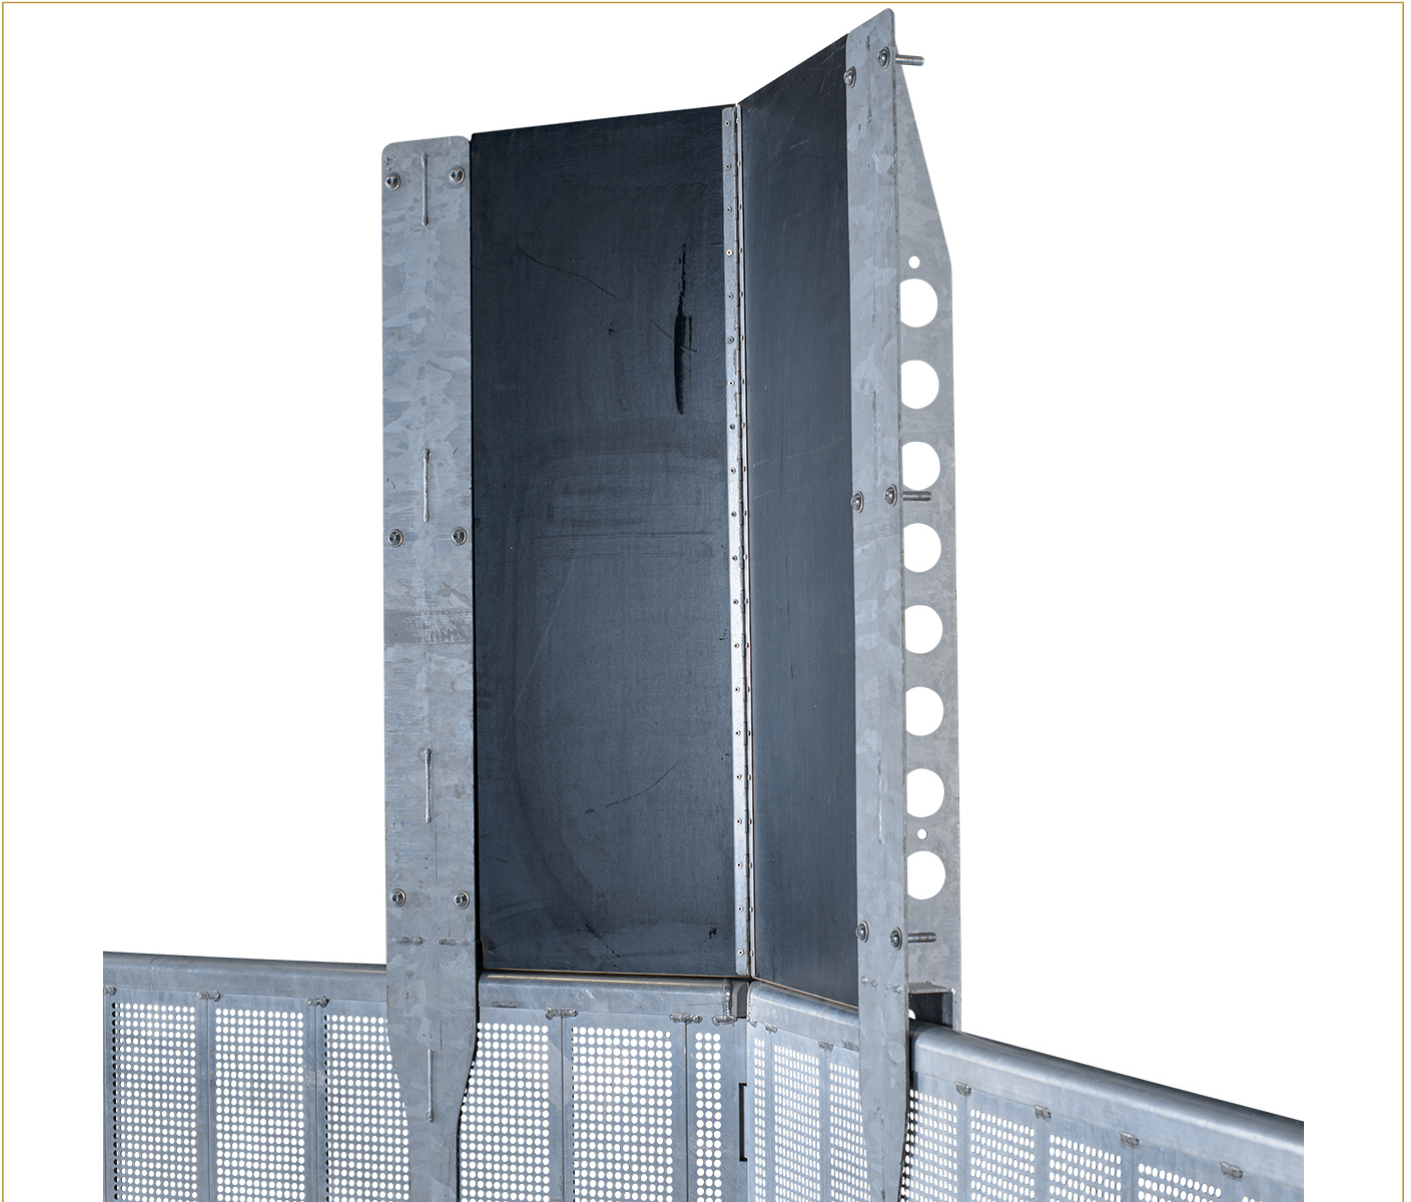

MOJO HIGH FENCE VARIO, BLACK, MULTIPLEX

The MOJO High Fence Vario adds height and security to the MOJO Vario Corner, with black multiplex panels offering adaptable crowd control for complex event layouts.

SKU: 1004376 | **Categories:** [Concert Barricades](#)

PRODUCT DESCRIPTION

The MOJO High Fence Vario is crafted to extend the height of the MOJO Vario Corner, creating a flexible, secure solution for crowd control at concerts, festivals, and other large-scale events. Designed with durable multiplex panels, this high fence raises the standard MOJO barrier to 7.87 feet, providing increased privacy and crowd management capabilities.

Available in black, white, and transparent, each variant caters to different event needs. The black and white multiplex panels create a full sightline kill, effectively blocking visibility into VIP zones or restricted areas, ensuring privacy for high-profile sections. The transparent polycarbonate option, meanwhile, allows security personnel to maintain clear visibility without compromising the fence's stability, making it ideal for events where both crowd control and visual monitoring are necessary.

The MOJO High Fence Vario is engineered to integrate seamlessly with the MOJO Vario Corner, using the same interlocking system for quick and secure assembly. Its flexible design allows for easy adaptation to curved or angled layouts, making it particularly suited for complex event configurations like round stages, backstage areas, or designated VIP sections. Built to withstand heavy crowd pressure, this high fence extension provides reliable protection for high-traffic zones and ensures that restricted areas remain secure and discreet.